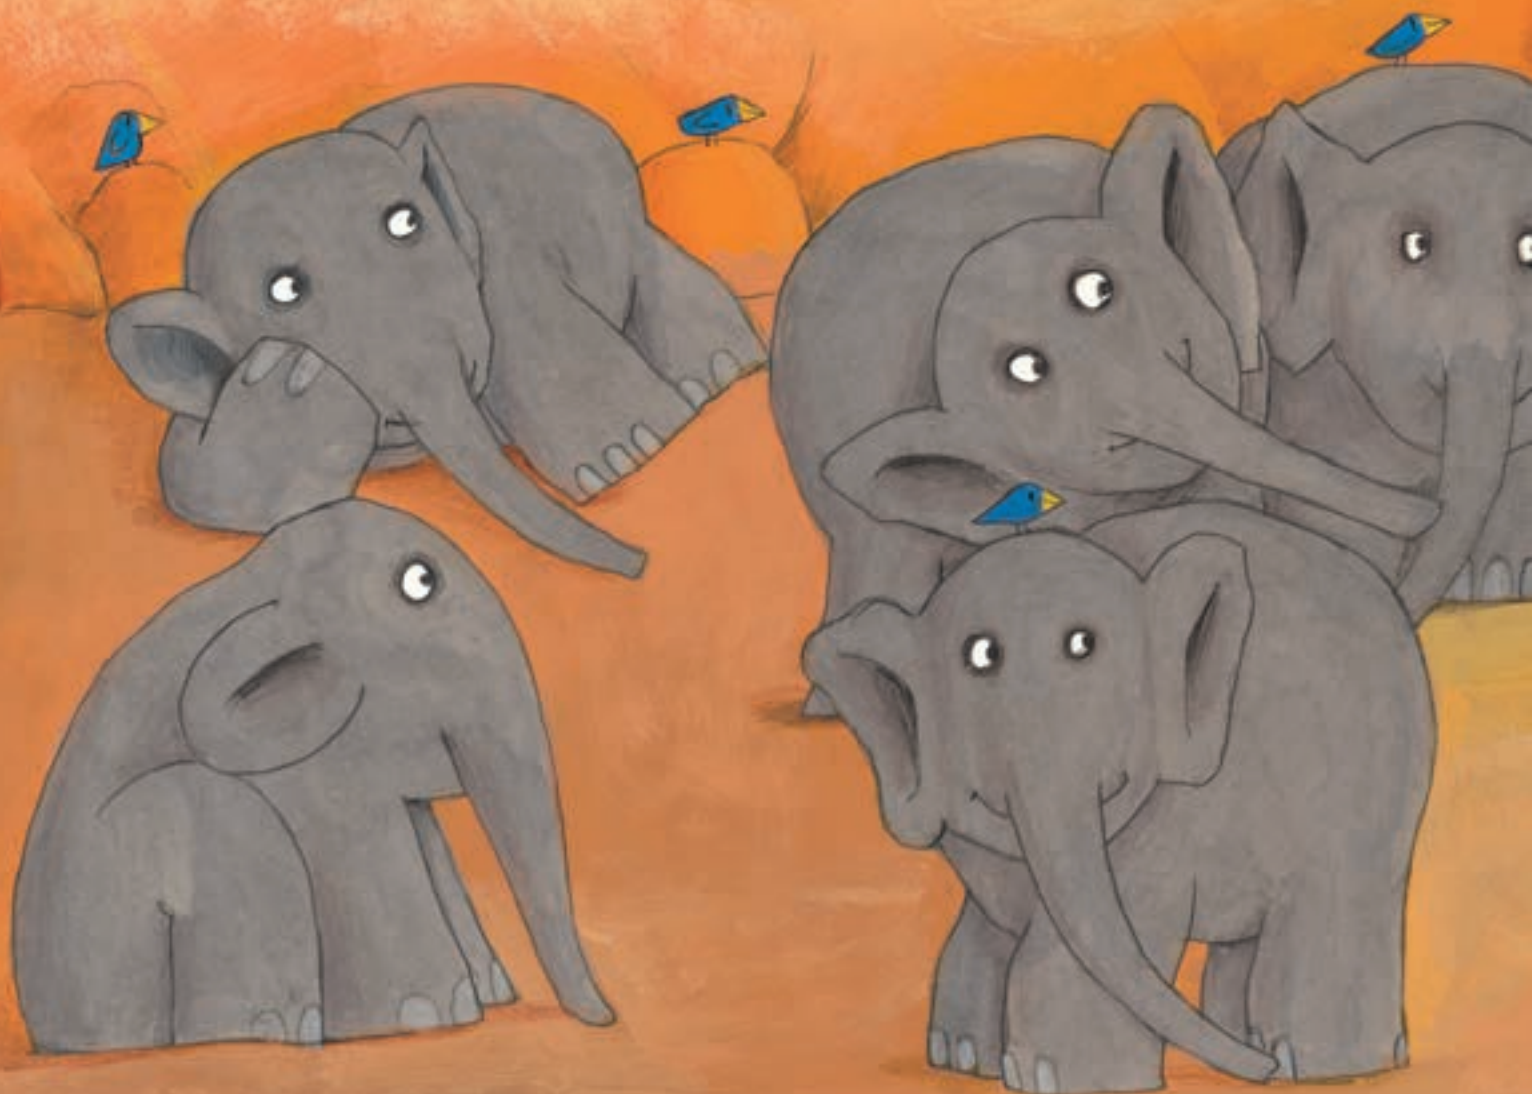

David McKee  
**ELMER**  
a dúha

Elmer sa ukrýva v jaskyni pred búrkou. Spolu s ním sú tu ďalšie slony, dokonca aj vtáčiky. „Milujem búrku s bleskami,“ povie Elmer nadšene. „Po nej totiž prichádza dúha.“

A vibrant, stylized illustration of a landscape. In the foreground, a large, textured yellow field is visible. To the left, a large tree trunk with brown and green tones is partially shown. In the center, a large tree with a thick brown trunk and a canopy of large, fan-shaped, light orange leaves stands prominently. To the right, another tree with a trunk decorated with horizontal stripes of pink, red, white, and black, and a canopy of orange and yellow leaves is visible. The background features rolling hills in shades of orange and brown. The sky is a bright pink, filled with numerous small, glowing yellow raindrops. A multi-colored rainbow (red, white, green, blue, purple) is visible on the right side of the image, partially obscured by the trees. The overall style is reminiscent of a children's book illustration.

Po hrmavici vykuknú všetky zvieratá von. Elmerovi však dopadne na hlavu zopár kvapiek. „Ach,“ vyhrkne, „ešte stále prší!“ „To asi plače dúha,“ hovorí ktorýsi vtáčik. „Zjavila sa priskoro a stratila farby! Pozrite sa!“