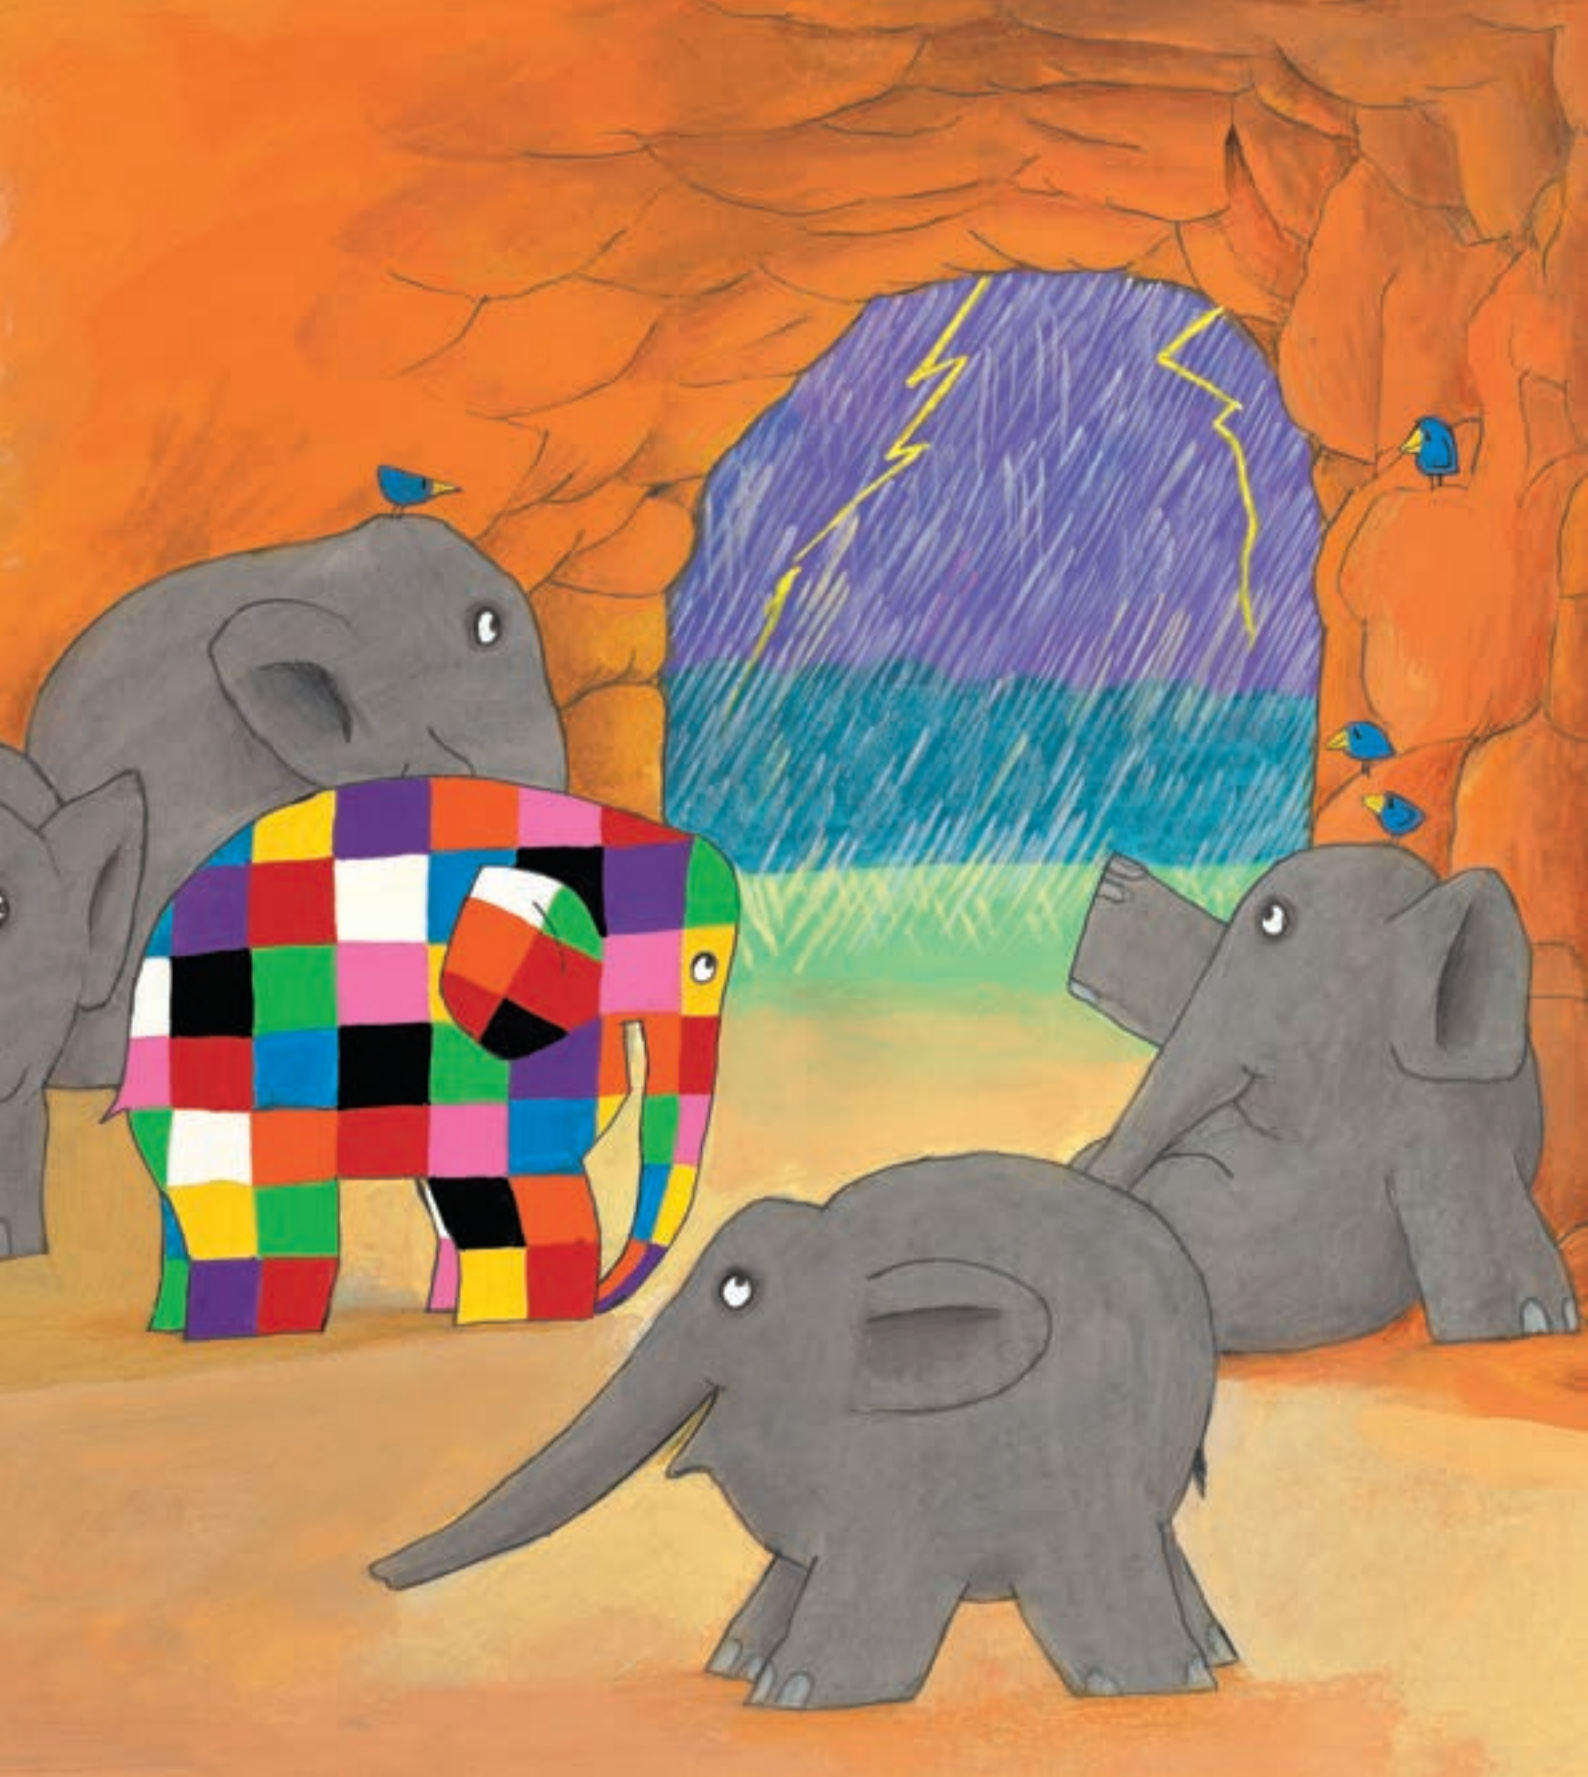

David McKee  
**ELMER**  
a dúha

Elmer sa ukrýva v jaskyni pred búrkou. Spolu s ním sú tu ďalšie slony, dokonca aj vtáčiky. „Milujem búrku s bleskami,“ povie Elmer nadšene. „Po nej totiž prichádza dúha.“

A vibrant, stylized illustration of a landscape. In the foreground, a large, textured yellow field is visible. To the left, a large tree trunk with brown and green tones is partially shown. In the center, a large tree with a thick brown trunk and a canopy of large, fan-shaped, light orange leaves stands prominently. To the right, another tree with a trunk decorated with horizontal stripes of pink, red, white, and black, and a canopy of orange and yellow leaves is visible. The background features rolling hills in shades of orange and brown. The sky is a bright pink, filled with numerous small, glowing yellow raindrops. A multi-colored rainbow (red, white, green, blue, purple) is visible on the right side of the image, partially obscured by the trees. The overall style is reminiscent of a children's book illustration.

Po hrmavici vykuknú všetky zvieratá von. Elmerovi však dopadne na hlavu zopár kvapiek. „Ach,“ vyhrkne, „ešte stále prší!“ „To asi plače dúha,“ hovorí ktorýsi vtáčik. „Zjavila sa priskoro a stratila farby! Pozrite sa!“